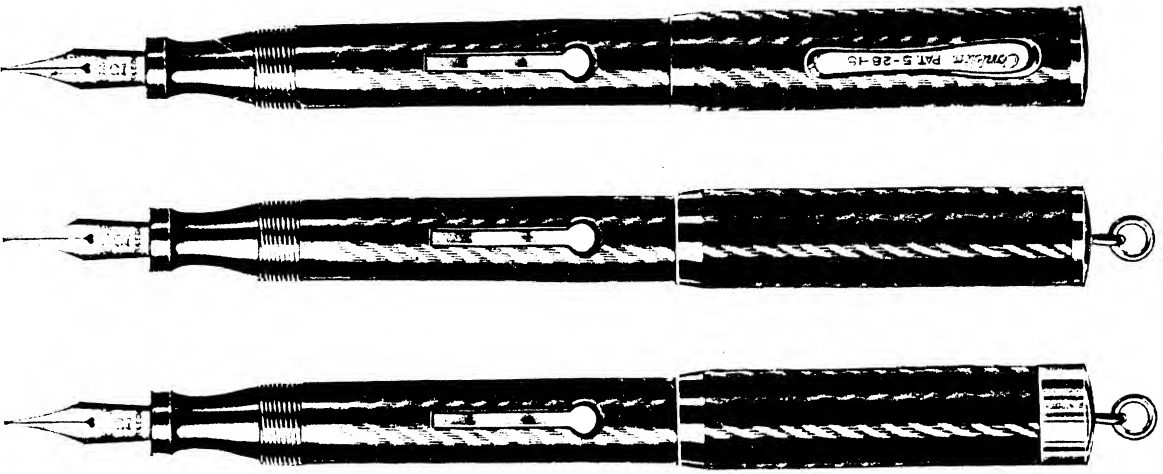

Regular Models—Short Length

26PC
$2.75

No. 264P
$2.75

No. 263P
$3.50

These pens also furnished with quarter-inch gold bands—50 cents extra. Half-inch gold bands $1.00 extra.